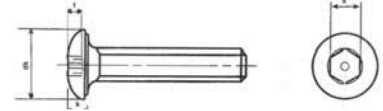

## VIS A METAUX TETE BOMBEE SIX PANS CREUX INVIOLEBLE AVEC TETON CENTRAL

*hexagon socket button head screws with security pin*

d	3	4	5	6	8	10		
dk	5.7	7.6	9.5	10.5	14	17.5		
s (max)	2	2.5	3	4	5	6		
k	1.65	2.2	2.75	3.3	4.4	5.5		
t	1	1.3	1.56	2.08	2.6	3.12		

dxl	Qualité A2	Qualité A4	dxl	Qualité A2	Qualité A4	dxl	Qualité A2	Qualité A4
3x6	2BHCITC03006		6x12	2BHCITC06012				
3x8	2BHCITC03008		6x16	2BHCITC06016				
3x10	2BHCITC03010		6x20	2BHCITC06020				
3x12	2BHCITC03012		6x25	2BHCITC06025				
3x16	2BHCITC03016		6x30	2BHCITC06030				
3x20	2BHCITC03020		6x40	2BHCITC06040				
4x8	2BHCITC04008		6x50	2BHCITC06050				
4x10	2BHCITC04010		8x12	2BHCITC08012				
4x12	2BHCITC04012		8x16	2BHCITC08016				
4x16	2BHCITC04016		8x20	2BHCITC08020				
4x20	2BHCITC04020		8x25	2BHCITC08025				
4x25	2BHCITC04025		8x30	2BHCITC08030				
4x30	2BHCITC04030		8x40	2BHCITC08040				
5x10	2BHCITC05010		8x50	2BHCITC08050				
5x12	2BHCITC05012		8x60	2BHCITC08060				
5x16	2BHCITC05016		10x20	2BHCITC10020				
5x20	2BHCITC05020		10x25	2BHCITC10025				
5x25	2BHCITC05025		10x30	2BHCITC10030				
5x30	2BHCITC05030		10x40	2BHCITC10040				
5x40	2BHCITC05040		10x50	2BHCITC10050				
6x10	2BHCITC06010		10x60	2BHCITC10060				